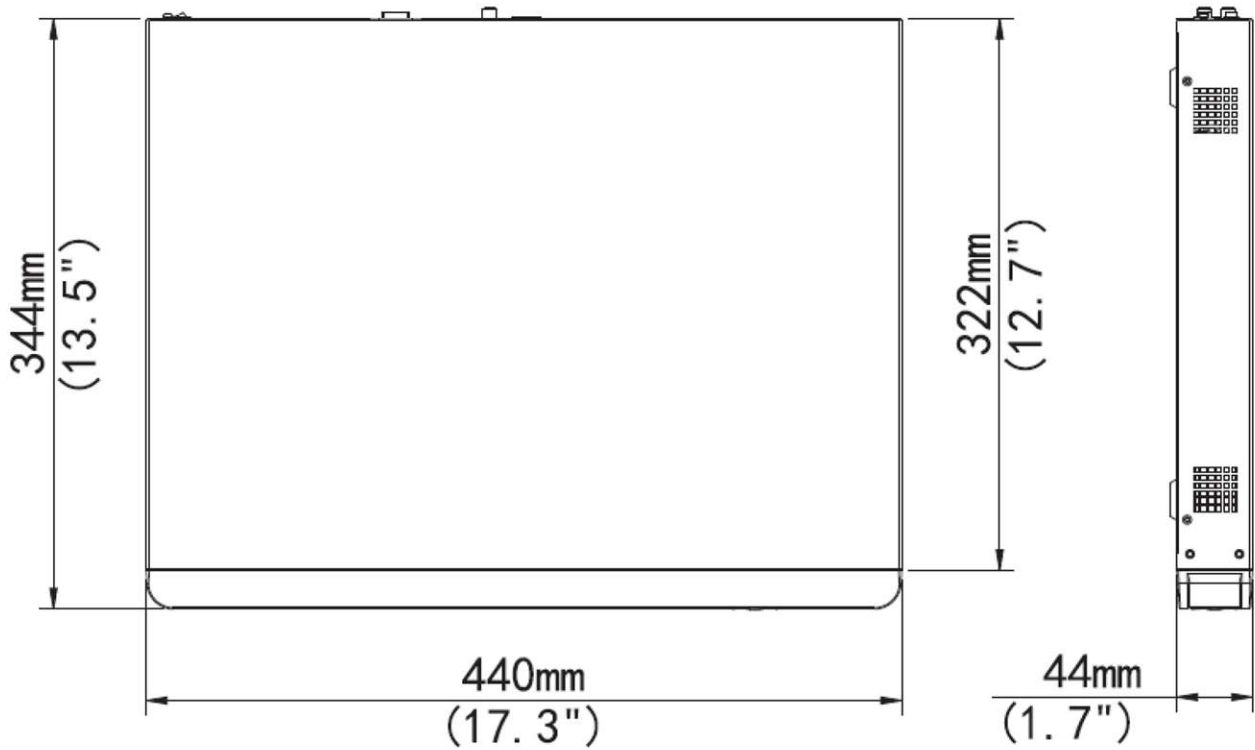

## Specifications

Model	LG-316-E4	LG-332-E4
<b>Video/Audio Input</b>		
IP Video Input	16-ch	32-ch
Two-way Audio Input	1-ch, RCA	
<b>Network</b>		
Incoming Bandwidth	160Mbps	320Mbps
Outgoing Bandwidth	320Mbps	
Remote Users	128	
Protocols	P2P, UPnP, NTP, DHCP, PPPoE	
<b>Video/Audio Output</b>		
HDMI/VGA Output	HDMI1/VGA: 1920x1080p /60Hz, 1920x1080p /50Hz, 1600x1200 /60Hz, 1280x1024 /60Hz, 1280x720 /60Hz, 1024x768 /60Hz HDMI2: 4K (3840x2160) /60Hz, 4K (3840x2160) /30Hz, 1920x1080p /60Hz, 1920x1080p /50Hz, 1600x1200 /60Hz, 1280x1024 /60Hz, 1280x720 /60Hz, 1024x768 /60Hz	
Recording Resolution	12MP/8MP/6MP/5MP/4MP/3MP/1080p/960p/720p/D1/2CIF/CIF	
Audio Output	1-ch, RCA	
Synchronous Playback	16-ch	
Corridor Mode Screen	3/4/5/7/9/10/12/16	3/4/5/7/9/10/12/16/32
<b>Decoding</b>		
Decoding format	Ultra 265, H.265, H.264	
Live view/ Playback	12MP/8MP/6MP/5MP/4MP/3MP/1080p/960p/720p/D1/2CIF/CIF	
Capability	3 x 12MP@25, 4 x 4K@30, 8 x 4MP@30, 16 x 1080p@30, 32 x 960p@25	
<b>Hard Disk</b>		
SATA	4 SATA interfaces	
Capacity	up to 8TB for each HDD	
<b>Smart</b>		
VCA Detection	Face detection, Intrusion detection, Cross line detection, Audio detection, Defocus detection, Scene change detection, Auto tracking	
VCA Search	Face search, Behavior search	
Statistical Analysis	People counting	
<b>External Interface</b>		
Network Interface	2 RJ45 10M/100M/1000M self-adaptive Ethernet Interfaces	
Serial Interface	1 x RS485	
USB Interface	Front panel: 1 x USB2.0 Rear panel: 1 x USB2.0, 1 x USB3.0	
Alarm In	16-ch	
Alarm Out	4-ch	
<b>General</b>		
Power Supply	12V DC Power Consumption: ≤ 12 W( without HDD )	
Working Environment	-10°C ~ + 55°C ( +14°F ~ +131°F ), Humidity ≤ 90% RH(non-condensing)	
Dimensions(W×D×H)	440mm × 344mm ×44mm (17.3" × 13.5"× 1.7" )	

## Dimensions