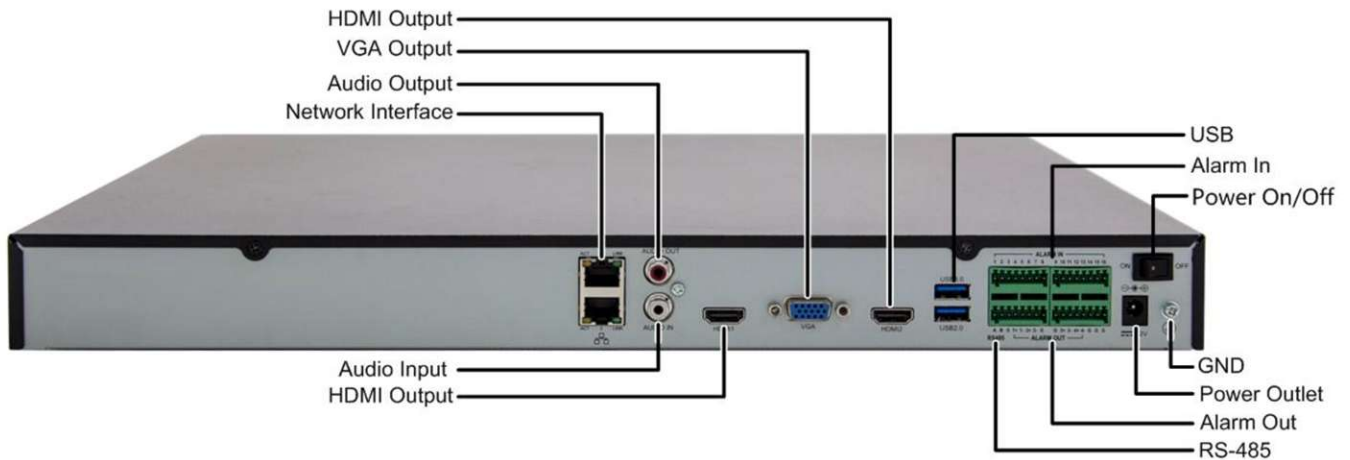

Rear Panel

Zhejiang Uniview Technologies Co., Ltd.

Building No.10, Wanlun Science Park, Jiangling Road 88, Binjiang District, Hangzhou, Zhejiang, China

©2011-2017 Zhejiang Uniview Technologies Co.,Ltd. All rights reserved.

*Product specifications and availability are subject to change without notice.